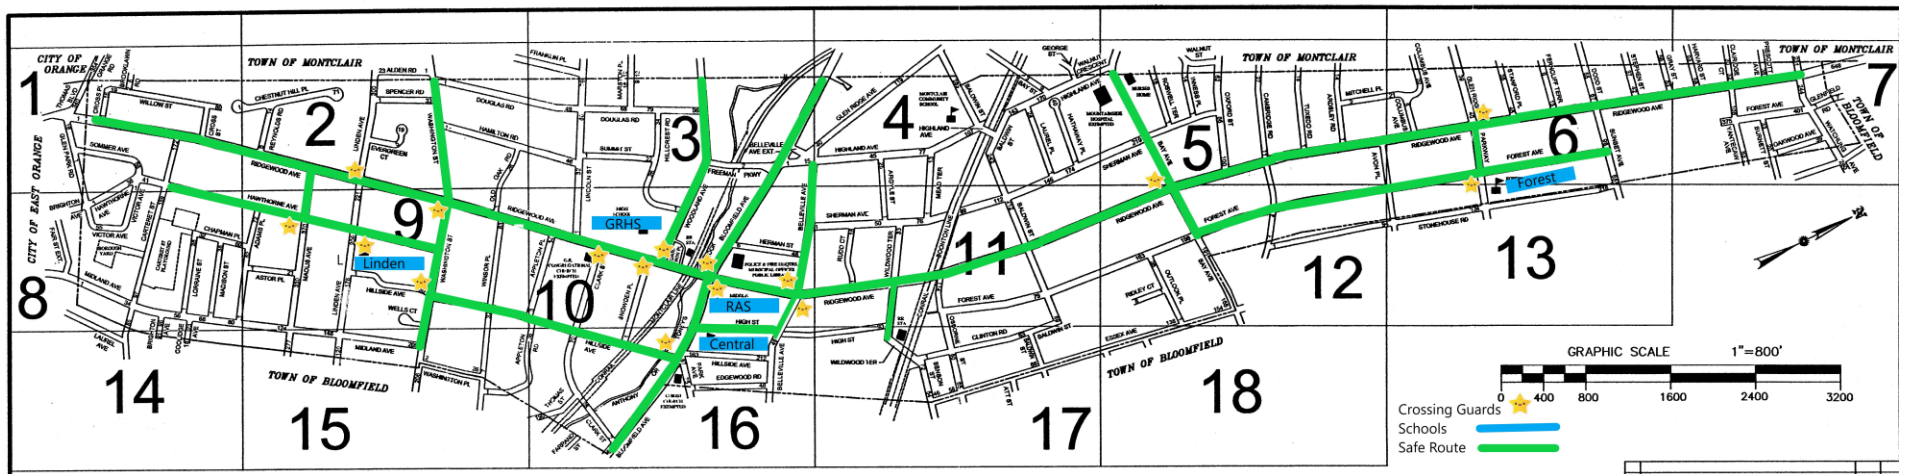

Safe Routes To School

The Safe Route Map is a guide on the safest route for students to take when walking or biking to school. They are encouraged to use these routes, as the intersections indicated on the map are staffed with School Crossing Guards. If you have any questions about Safe Routes please contact the Glen Ridge Police Department 973-748-5400.

For additional information about Safe Routes goto: <https://www.nj.gov/transportation/community/srts/>

Updated 8/29/2019